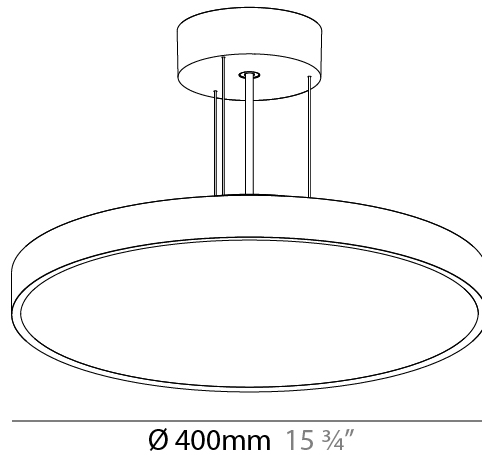

GENERAL

Series: Sign Diva
Subseries: Sign Diva Korona
Brand: Prolicht
Division: Architectural
Mounting Type: Suspension
Mounting Location: Ceiling
Subcategory: Pendant

PHYSICAL

Shape: Round
Diameter (mm): 400
Diameter (in): 15 3/4
Height (mm): 86
Height (in): 3 3/8
Light Distribution: Direct / Indirect
Weight (kg): 3.728
Weight (lbs): 8.22
Diffuser: PMMA - Opal / Micro-Prism / Sparkling Secret / Vintage Industrial
Fixture Finish: SSR / BKV / CWI / CRY / HAB / LAG / UFT / ITA / RUA / RUR / MIC / FTG / MYG / TWT / LOD / PUS / FRO / FUP / KIA / POP / BLS / SPG / MEY / GOH / GUM / CHC / COM / ABZ / JAG / OBR / MOS / ROR
Fixture Material: Extruded Aluminum / Steel
Cable Details: 2,000mm/78 3/4" or 6,000mm/236 1/4" Transparent Cable

ELECTRICAL

Lamp Type: LED (Zhaga Standard)
Input Wattage (W): 31.1
Total Output Wattage (W): 18 / 13
Dimming: Tri-Mode (Non-Dimming and Phase Dimming (120Vac only) and 0-10V Dimming)
Driver Included: Yes
Driver Location: Integrated
Driver Type: Constant Current - Universal
Driver Class: Class 2
Input Voltage (V): 120 - 277
Constant Current (MA): 500 / 350

LED

Color Temperature (°K): 2700 / 3000 / 3500 / 4000
Max. Delivered Lumen (lm): 3049 / 2651 / 2681 / 2736
Nominal Lumen (lm): 4182 / 4142 / 4189 / 4275
CRI: >90 CRI
Lamp Life (hrs): 50000

OPTICAL

RATINGS AND CERTIFICATIONS

Certified By: Certified for North American Standards
IP rating: IP20

51mm 2"
86mm 3 3/8" 2000-6000mm max.