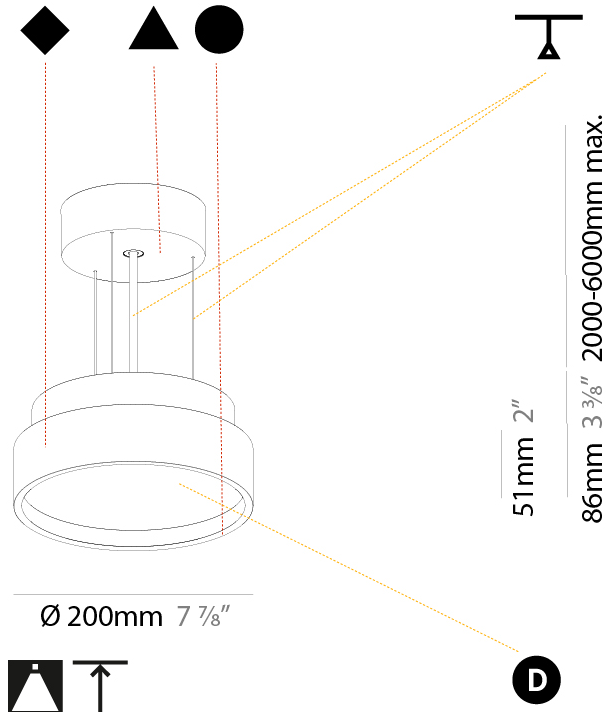

GENERAL

Series: Sign Diva
Subseries: Sign Diva Korona
Brand: Prolicht
Division: Architectural
Mounting Type: Suspension
Mounting Location: Ceiling
Subcategory: Pendant

PHYSICAL

Shape: Round
Diameter (mm): 200
Diameter (in): 7 7/8
Height (mm): 86
Height (in): 3 3/8
Light Distribution: Direct
Weight (kg): 1.873
Weight (lbs): 4.129
Diffuser: PMMA - Opal / Micro-Prism / Sparkling Secret / Vintage Industrial
Fixture Finish: SSR / BKV / CWI / CRY / HAB / LAG / UFT / ITA / RUA / RUR / MIC / FTG / MYG / TWT / LOD / PUS / FRO / FUP / KIA / POP / BLS / SPG / MEY / GOH / GUM / CHC / COM / ABZ / JAG / OBR / MOS / ROR
Fixture Material: Extruded Aluminum / Steel
Cable Details: 2,000mm/78 3/4" or 6,000mm/236 1/4" Transparent Cable

ELECTRICAL

Lamp Type: LED (Zhaga Standard)
Input Wattage (W): 10
Total Output Wattage (W): 11
Dimming: Tri-Mode (Non-Dimming and Phase Dimming (120Vac only) and 0-10V Dimming)
Driver Included: Yes
Driver Location: Integrated
Driver Type: Constant Current - Universal
Driver Class: Class 2
Input Voltage (V): 120 - 277
Constant Current (MA): 350

LED

Color Temperature (°K): 2700 / 3000 / 3500 / 4000
Max. Delivered Lumen (lm): 836 / 895 / 903 / 921
Nominal Lumen (lm): 1280 / 1370 / 1382 / 1410
CRI: >90 CRI
Lamp Life (hrs): 50000

OPTICAL

RATINGS AND CERTIFICATIONS

Certified By: Certified for North American Standards
IP rating: IP20

A