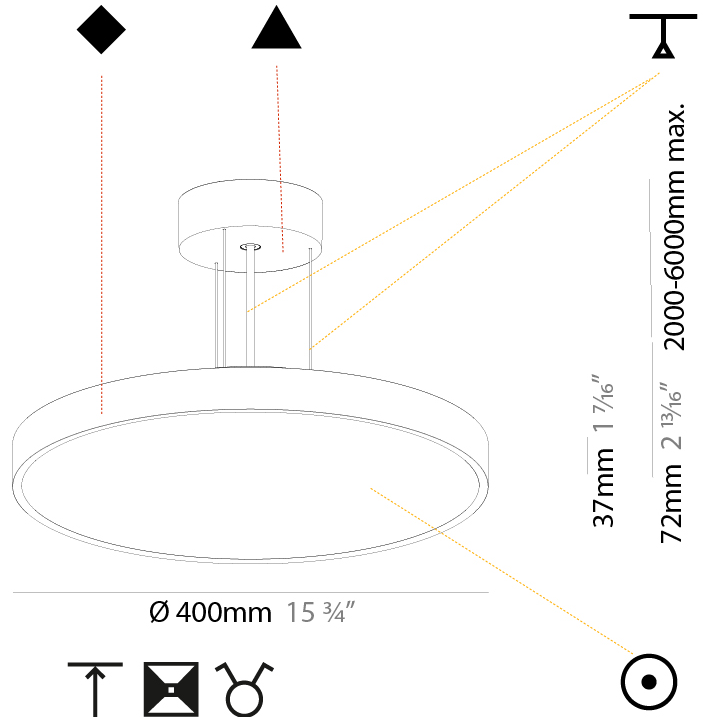

GENERAL

Series: Sign Diva
Subseries: Sign Diva
Brand: Prolicht
Division: Architectural
Mounting Type: Suspension
Mounting Location: Ceiling
Subcategory: Pendant

PHYSICAL

Shape: Round
Diameter (mm): 400
Diameter (in): 15 3/4
Height (mm): 72
Height (in): 2 13/16
Max. Overall Height (mm): 2072
Max. Overall Height (in): 81 9/16
Light Distribution: Direct / Indirect
Weight (kg): 3.398
Weight (lbs): 7.49
Diffuser: PMMA - Opal / Micro-Prism / Sparkling Secret / Vintage Industrial with Shine Ring
Fixture Finish: SSR / BKV / CWI / CRY / HAB / LAG / UFT / ITA / RUA / RUR / MIC / FTG / MYG / TWT / LOD / PUS / FRO / FUP / KIA / POP / BLS / SPG / MEY / GOH / GUM / CHC / COM / ABZ / JAG / OBR / MOS / ROR
Fixture Material: Extruded Aluminum / Steel
Cable Details: 2000mm or 6000mm Transparent Cable

ELECTRICAL

Lamp Type: LED (Zhaga Standard)
Input Wattage (W): 34.1
Total Output Wattage (W): 16 / 12
Dimming: Tri-Mode (Non-Dimming and Phase Dimming (120Vac only) and 0-10V Dimming)
Driver Included: Yes
Driver Location: Integrated
Driver Type: Constant Current - Universal
Driver Class: Class 2
Input Voltage (V): 120 - 277
Constant Current (MA): 500

LED

Color Temperature (°K): 2700 / 3000 / 3500 / 4000
Max. Delivered Lumen (lm): 2676 / 2651 / 2681 / 2736
CRI: >90 CRI
Lamp Life (hrs): 50000

OPTICAL

RATINGS AND CERTIFICATIONS

Certified By: Certified for North American Standards
IP rating: IP20

A