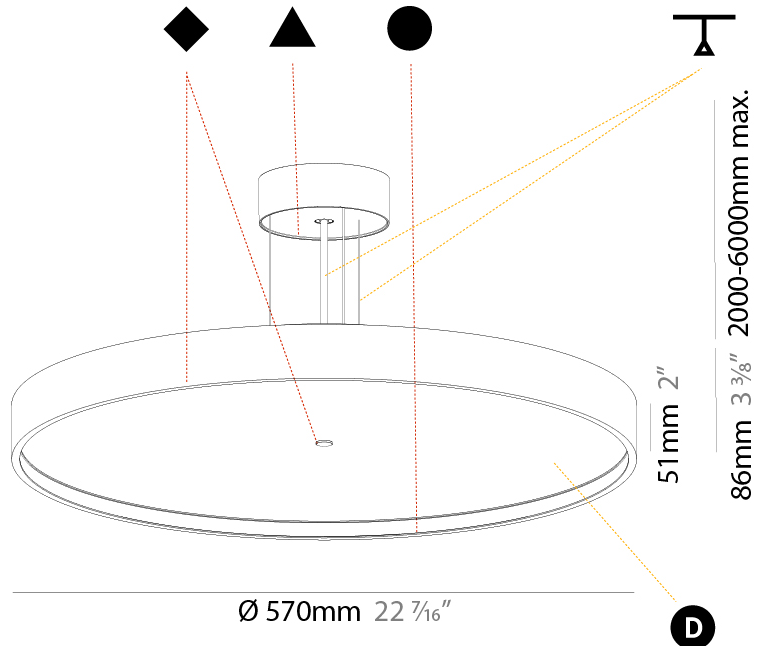

GENERAL

Series: Sign Diva
Subseries: Sign Diva Korona
Brand: Prolicht
Division: Architectural
Mounting Type: Suspension
Mounting Location: Ceiling
Subcategory: Pendant

PHYSICAL

Shape: Round
Diameter (mm): 570
Diameter (in): 22 ⁷/₁₆
Height (mm): 86
Height (in): 3 ³/₈
Light Distribution: Direct
Weight (kg): 8.067
Weight (lbs): 17.78
Diffuser: PMMA - Opal / Micro-Prism / Sparkling Secret / Vintage Industrial
Fixture Finish: SSR / BKV / CWI / CRY / HAB / LAG / UFT / ITA / RUA / RUR / MIC / FTG / MYG / TWT / LOD / PUS / FRO / FUP / KIA / POP / BLS / SPG / MEY / GOH / GUM / CHC / COM / ABZ / JAG / OBR / MOS / ROR
Fixture Material: Extruded Aluminum / Steel
Cable Details: 2,000mm/78 3/4" or 6,000mm/236 1/4" Transparent Cable

ELECTRICAL

Lamp Type: LED (Zhaga Standard)
Input Wattage (W): 49
Total Output Wattage (W): 46.9
Dimming: Tri-Mode (Non-Dimming and Phase Dimming (120Vac only) and 0-10V Dimming)
Driver Included: Yes
Driver Location: Integrated
Driver Type: Constant Current - Universal
Driver Class: Class 2
Input Voltage (V): 120 - 277
Constant Current (MA): 350

LED

Color Temperature (°K): 2700 / 3000 / 3500 / 4000
Max. Delivered Lumen (lm): 4978 / 5337 / 5384 / 5494
Nominal Lumen (lm): 6199 / 6646 / 6705 / 6842
CRI: >90 CRI
Lamp Life (hrs): 50000

OPTICAL

RATINGS AND CERTIFICATIONS

Certified By: Certified for North American Standards
IP rating: IP20