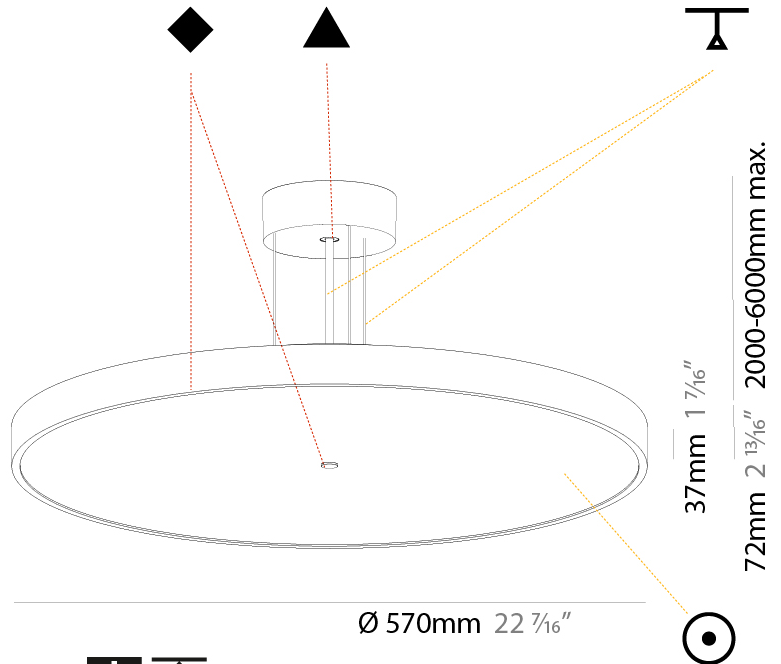

GENERAL

Series: Sign Diva
Subseries: Sign Diva
Brand: Prolicht
Division: Architectural
Mounting Type: Suspension
Mounting Location: Ceiling
Subcategory: Pendant

PHYSICAL

Shape: Round
Diameter (mm): 570
Diameter (in): 22 7/16
Height (mm): 72
Height (in): 2 13/16
Max. Overall Height (mm): 6072
Max. Overall Height (in): 239 1/16
Light Distribution: Direct
Weight (kg): 7.802
Weight (lbs): 17.2

Diffuser: [PMMA - Opal / Micro-Prism / Sparkling Secret / Vintage Industrial with Shine Ring](#)

Fixture Finish: [SSR / BKV / CWI / CRY / HAB / LAG / UFT / ITA / RUA / RUR / MIC / FTG / MYG / TWT / LOD / PUS / FRO / FUP / KIA / POP / BLS / SPG / MEY / GOH / GUM / CHC / COM / ABZ / JAG / OBR / MOS / ROR](#)

Fixture Material: [Extruded Aluminum / Steel](#)

Cable Details: [2000mm or 6000mm Transparent Cable](#)

ELECTRICAL

Lamp Type: LED (Zhaga Standard)
Input Wattage (W): 58.3
Total Output Wattage (W): 53
Dimming: [Tri-Mode (Non-Dimming and Phase Dimming (120Vac only) and 0-10V Dimming)](#)
Driver Included: Yes
Driver Location: Integrated
Driver Type: Constant Current - Universal
Driver Class: Class 2
Input Voltage (V): 120 - 277
Constant Current (MA): 350

LED

Color Temperature (°K): [2700 / 3000 / 3500 / 4000](#)
Max. Delivered Lumen (lm): [5060 / 6120 / 6233 / 6360](#)
CRI: >90 CRI
Lamp Life (hrs): 50000

OPTICAL

RATINGS AND CERTIFICATIONS

Certified By: Certified for North American Standards
IP rating: IP20

A