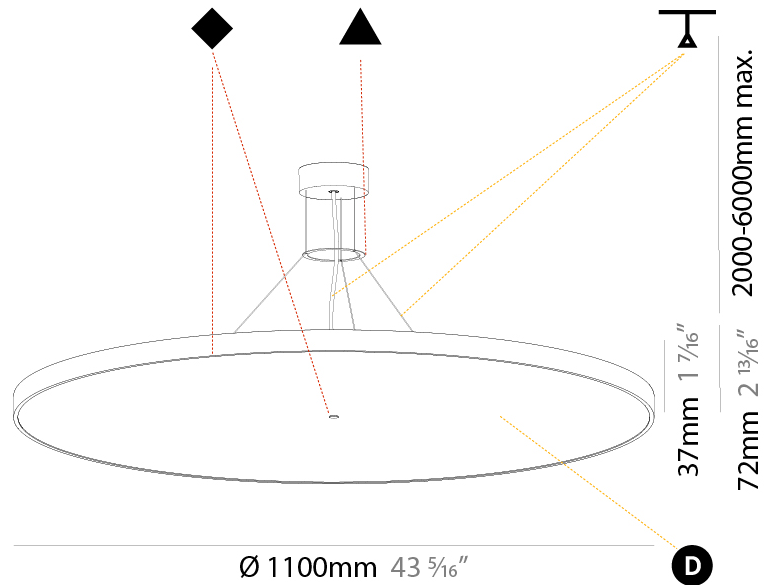

GENERAL

Series: Sign Diva
Subseries: Sign Diva
Brand: Prolicht
Division: Architectural
Mounting Type: Suspension
Mounting Location: Ceiling
Subcategory: Pendant

PHYSICAL

Shape: Round
Diameter (mm): 1100
Diameter (in): 43 ⁵/₁₆"
Height (mm): 86
Height (in): 3 ³/₈"
Light Distribution: Direct
Weight (kg): 19.475
Weight (lbs): 42.94
Diffuser: PMMA - Opal / Micro-Prism / Sparkling Secret / Vintage Industrial
Fixture Finish: SSR / BKV / CWI / CRY / HAB / LAG / UFT / ITA / RUA / RUR / MIC / FTG / MYG / TWT / LOD / PUS / FRO / FUP / KIA / POP / BLS / SPG / MEY / GOH / GUM / CHC / COM / ABZ / JAG / OBR / MOS / ROR
Fixture Material: Extruded Aluminum / Steel
Cable Details: 2,000mm/78 3/4" or 6,000mm/236 1/4" Transparent Cable

ELECTRICAL

Lamp Type: LED (Zhaga Standard)
Input Wattage (W): 169.4
Total Output Wattage (W): 134
Dimming: Tri-Mode (Non-Dimming and Phase Dimming (120Vac only) and 0-10V Dimming)
Driver Included: Yes
Driver Location: Integrated
Driver Type: Constant Current - Universal
Driver Class: Class 2
Input Voltage (V): 120 - 277
Constant Current (MA): 600

LED

Color Temperature (*K): 2700 / 3000 / 3500 / 4000
Max. Delivered Lumen (lm): 16140 / 19520 / 19933 / 20340
CRI: >90 CRI
Lamp Life (hrs): 50000

OPTICAL

RATINGS AND CERTIFICATIONS

Certified By: Certified for North American Standards
IP rating: IP20

PROJECT
TYPE
SPECIFIER
QUANTITY
DATE