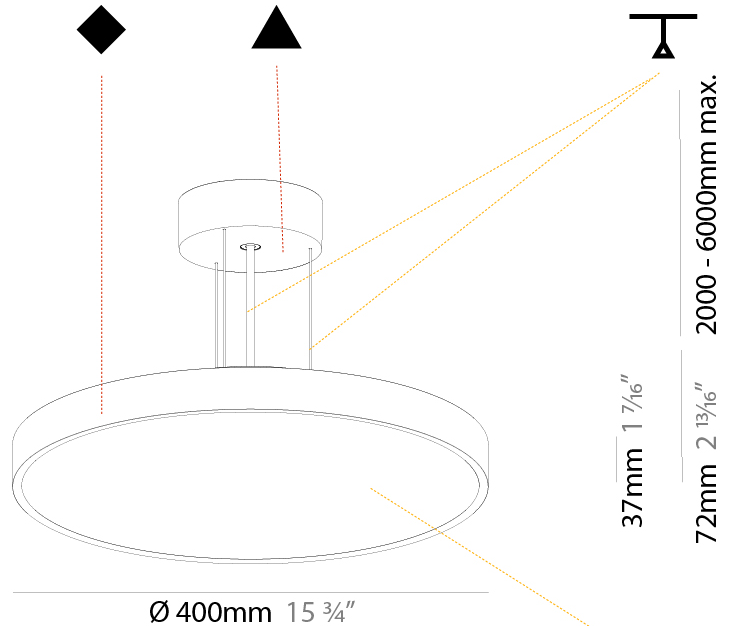

GENERAL

Series: Sign Diva
Subseries: Sign Diva
Brand: Prolicht
Division: Architectural
Mounting Type: Suspension
Mounting Location: Ceiling
Subcategory: Pendant

PHYSICAL

Shape: Round
Diameter (mm): 400
Diameter (in): 15 3/4
Height (mm): 72
Height (in): 2 13/16
Max. Overall Height (mm): 2072
Max. Overall Height (in): 81 9/16
Light Distribution: Direct
Weight (kg): 2.972
Weight (lbs): 6.55
Diffuser: PMMA - Opal / Micro-Prism / Sparkling Secret / Vintage Industrial with Shine Ring
Fixture Finish: SSR / BKV / CWI / CRY / HAB / LAG / UFT / ITA / RUA / RUR / MIC / FTG / MYG / TWT / LOD / PUS / FRO / FUP / KIA / POP / BLS / SPG / MEY / GOH / GUM / CHC / COM / ABZ / JAG / OBR / MOS / ROR
Fixture Material: Extruded Aluminum / Steel
Cable Details: 2000mm or 6000mm Transparent Cable

ELECTRICAL

Lamp Type: LED (Zhaga Standard)
Input Wattage (W): 19.8
Total Output Wattage (W): 16
Dimming: Tri-Mode (Non-Dimming and Phase Dimming (120Vac only) and 0-10V Dimming)
Driver Included: Yes
Driver Location: Integrated
Driver Type: Constant Current - Universal
Driver Class: Class 2
Input Voltage (V): 120 - 277
Constant Current (MA): 500

LED

Color Temperature (°K): 2700 / 3000 / 3500 / 4000
Max. Delivered Lumen (lm): 1160 / 1733 / 1741 / 1776
CRI: >90 CRI
Lamp Life (hrs): 50000

OPTICAL

RATINGS AND CERTIFICATIONS

Certified By: Certified for North American Standards
IP rating: IP20